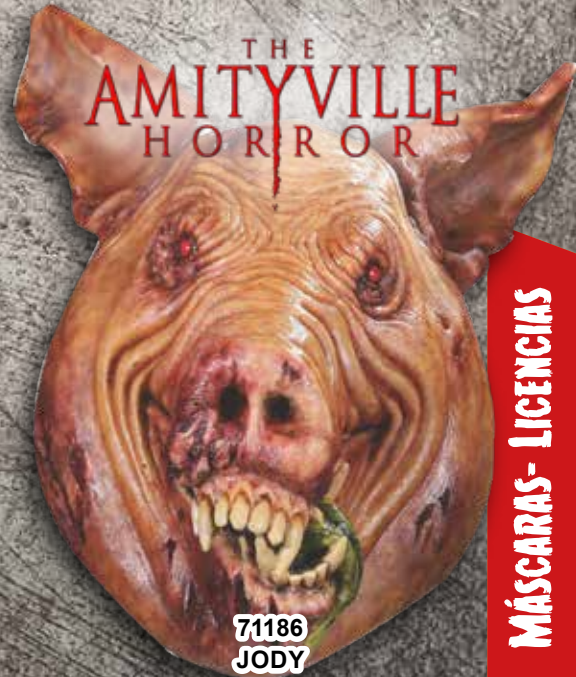

**HOUSE
OF
1000
CORPSES**

71191
CAPTAIN SPAULDING
MASK

KILLJOY

71309
KILLJOY

PUMPKINHEAD

71307
PUMPKIN HEAD

**THE
AMITYVILLE
HORROR**

71186
JODY

MÁSCARAS - LICENCIAS

SHADOWS
OF
BRIMSTONE

71244
UNDEAD OUTLAW

71245
TERRDERAN SOLDIER

Summoner
Wars

71305
FRICK

ROB
ZOMBIE

71226
SCHITZO